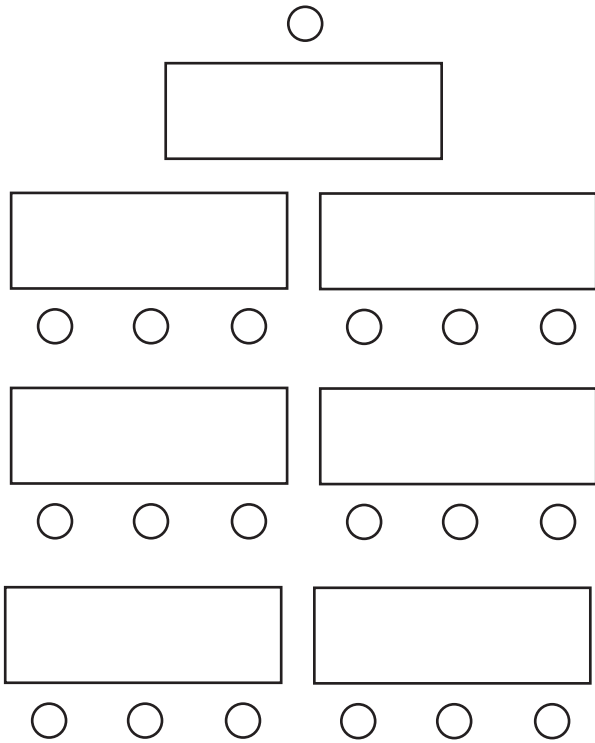

Classroom Style

HorseShoe Style

Theatre Style

Rectangle Style

**Conference Room dimensions (roughly 7m wide & 9m deep)
Maximum Capacity - 30 Chairs & 8 Tables.**